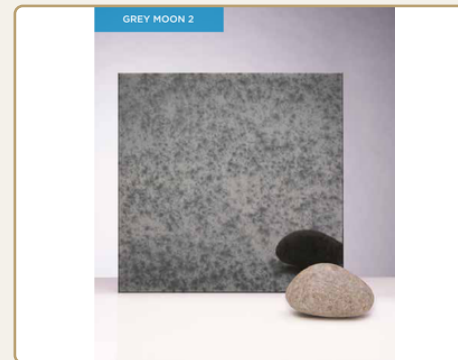

GREY MOON 2

Galaxy max: width up to 3100mm | height up to 1200mm