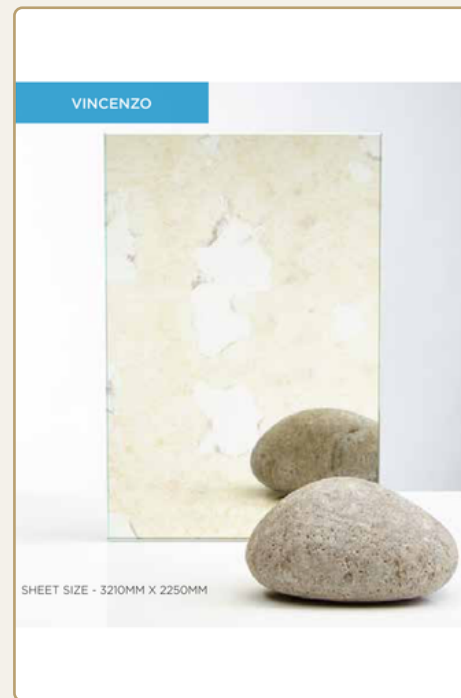

VINCENZO

Sheet size - 3210mm x 2250mm