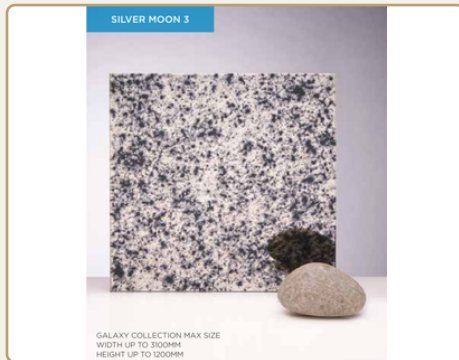

Galaxy Collection: Moon 3 & Old Process

All Galaxy Collection mirrors can be toughened.

SILVER MOON 3

Galaxy max: width up to 3100mm | height up to 1200mm