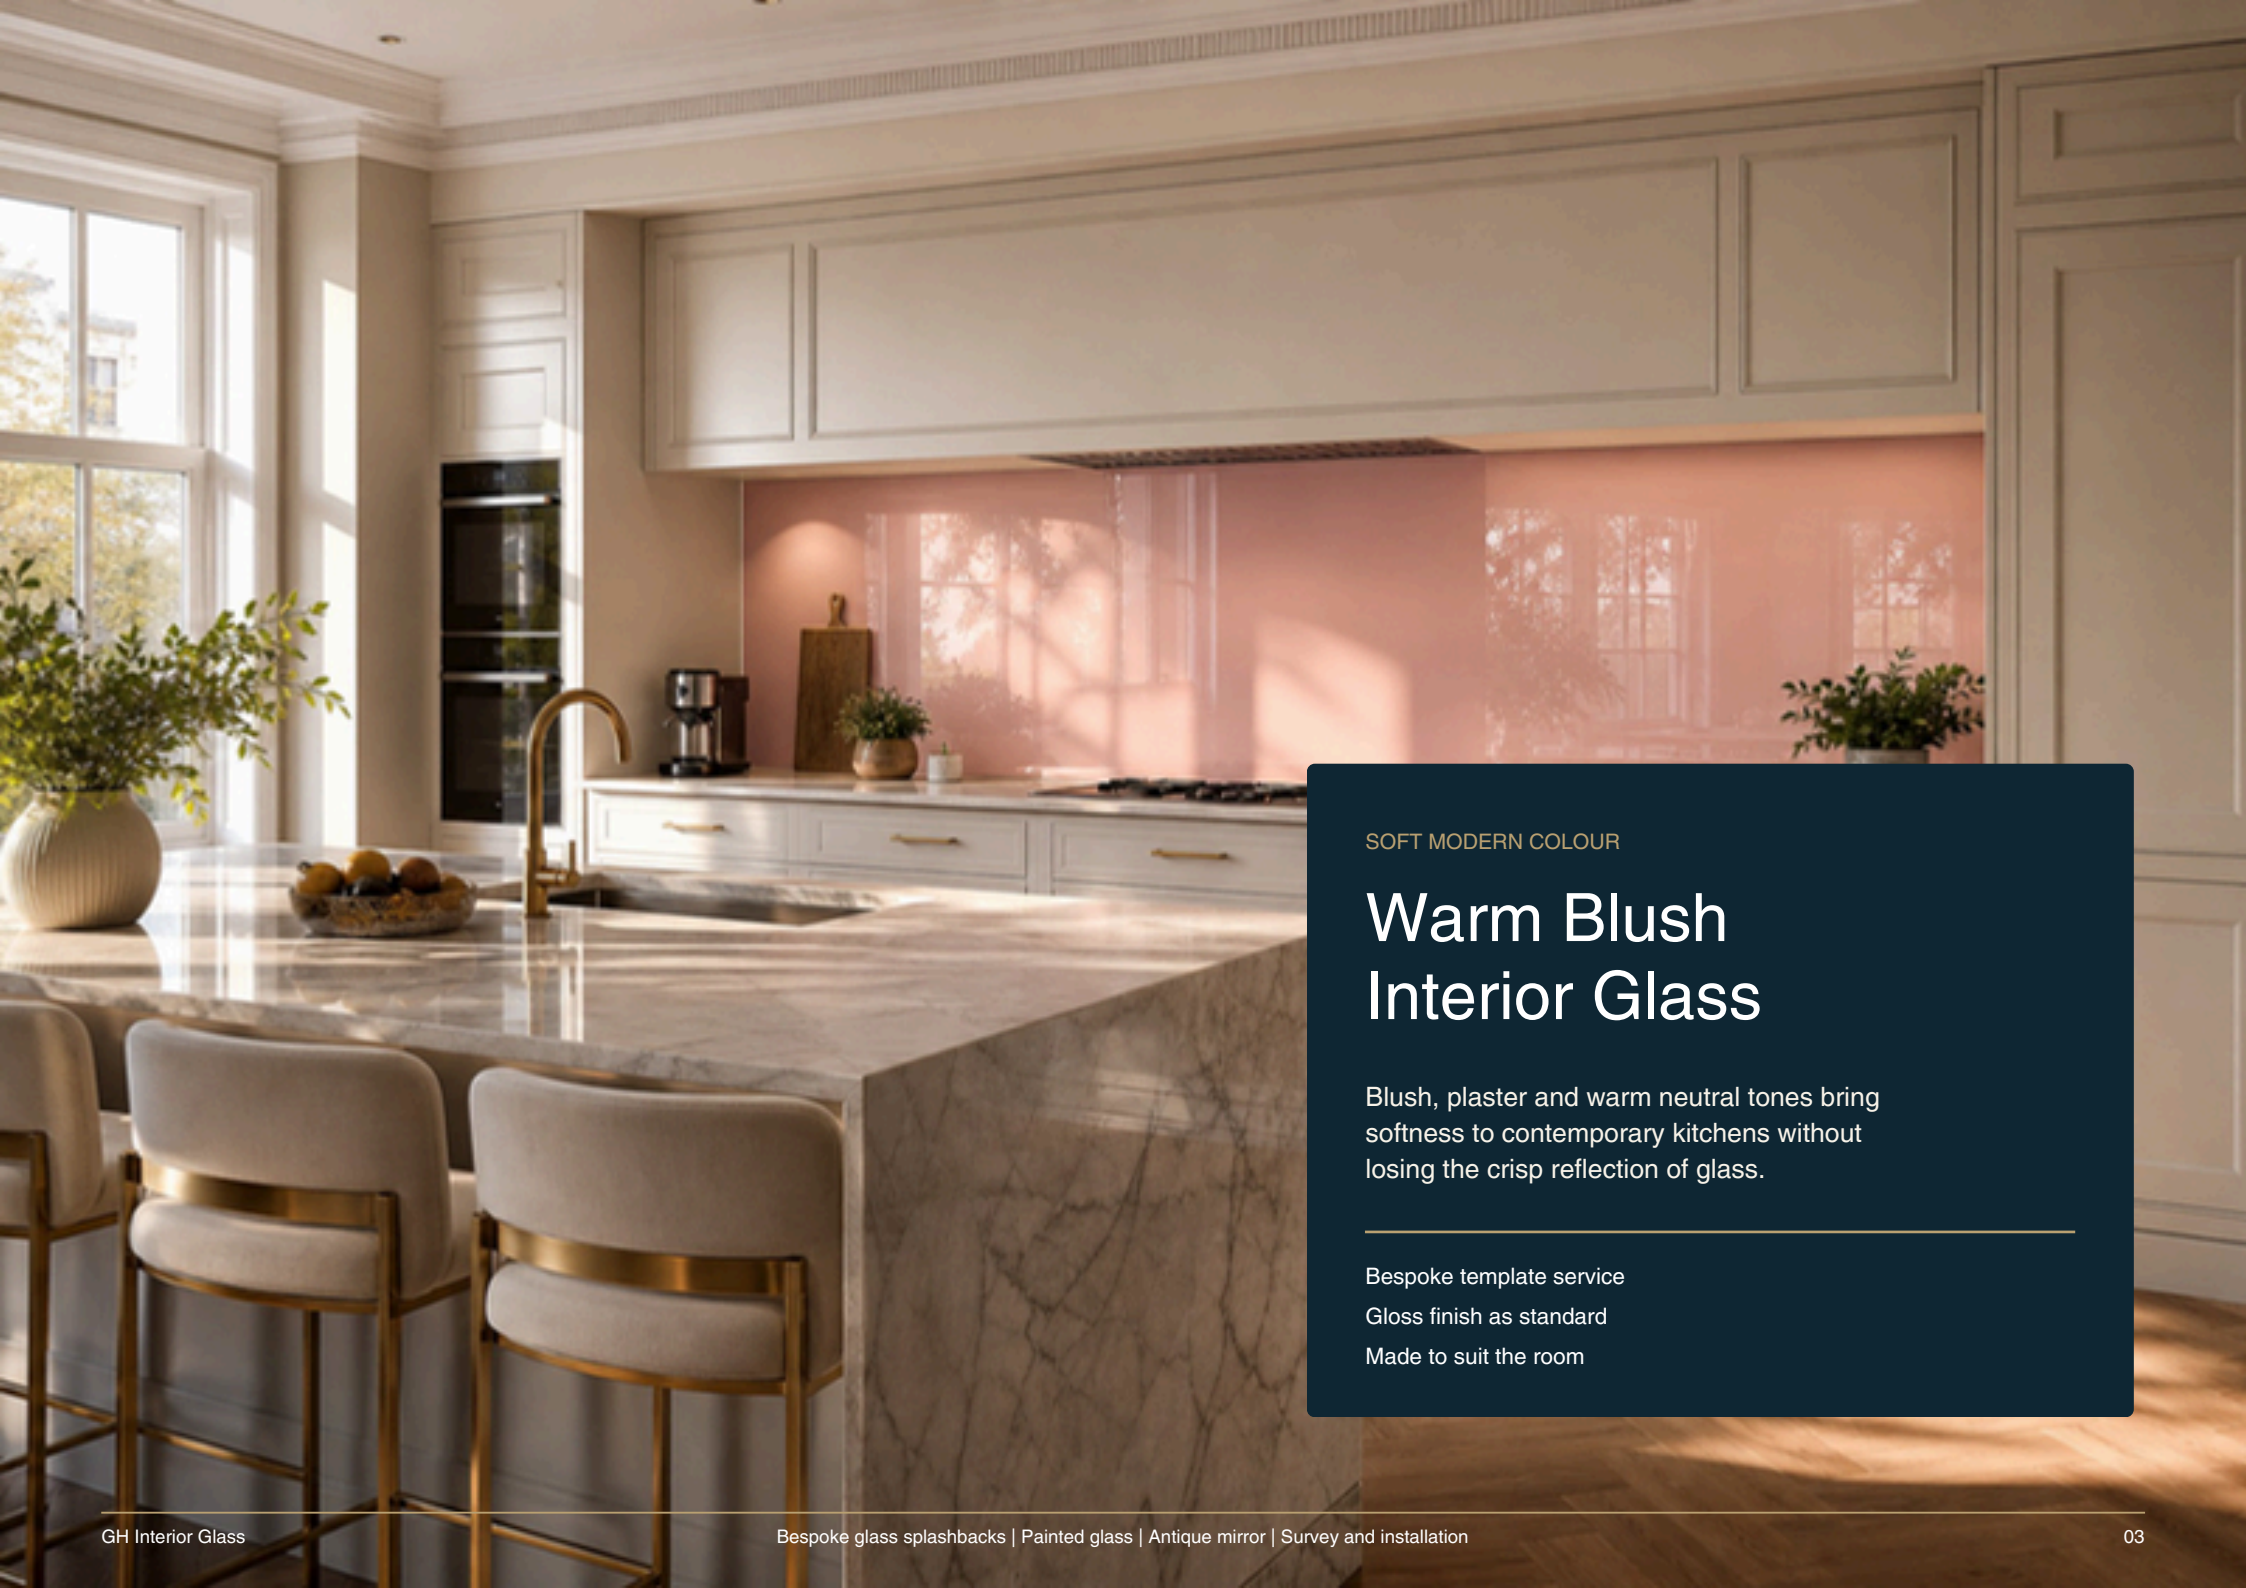

SOFT MODERN COLOUR

Warm Blush Interior Glass

Blush, plaster and warm neutral tones bring softness to contemporary kitchens without losing the crisp reflection of glass.

Bespoke template service

Gloss finish as standard

Made to suit the room