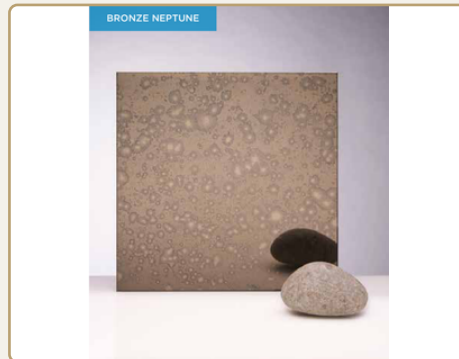

BRONZE NEPTUNE

Galaxy max: width up to 3100mm | height up to 1200mm