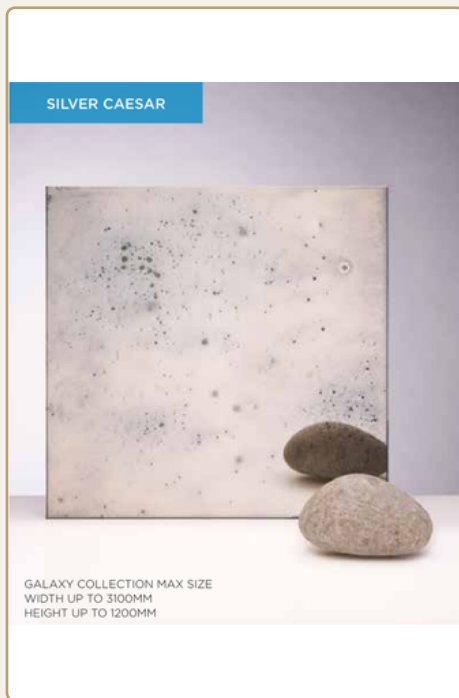

Galaxy Collection: Feature Finishes

Additional antique mirror options and sample variation.

SILVER CAESAR

Galaxy max: width up to 3100mm | height up to 1200mm