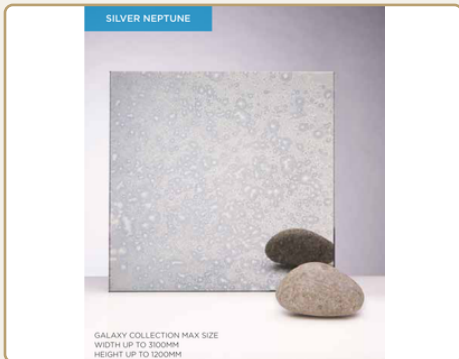

SILVER NEPTUNE

Galaxy max: width up to 3100mm | height up to 1200mm