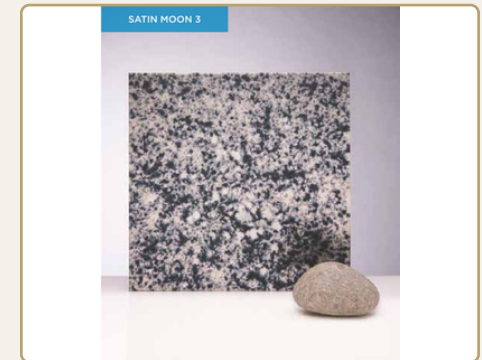

SATIN MOON 3

Galaxy max: width up to 3100mm | height up to 1200mm