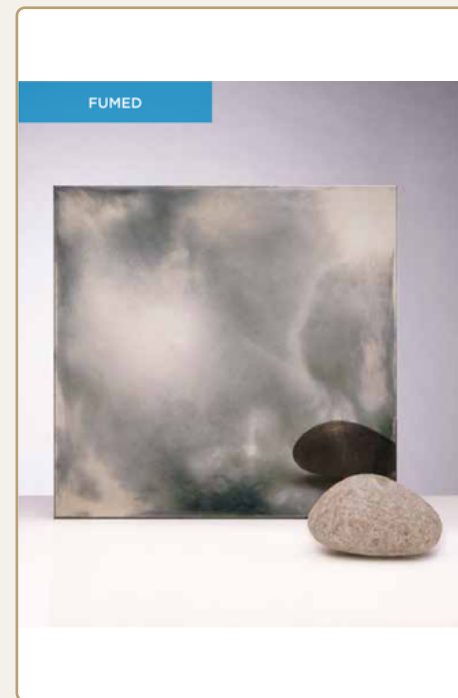

FUMED

Galaxy max: width up to 3100mm | height up to 1200mm