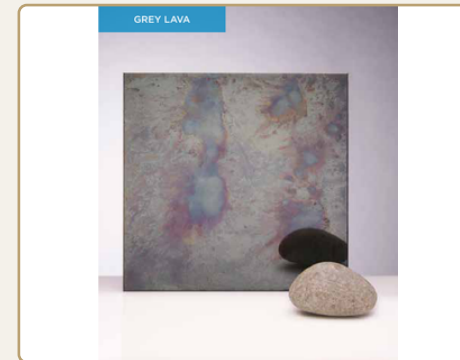

GREY LAVA

Galaxy max: width up to 3100mm | height up to 1200mm