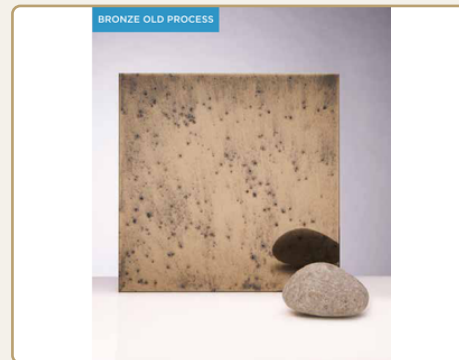

BRONZE OLD PROCESS

Galaxy max: width up to 3100mm | height up to 1200mm