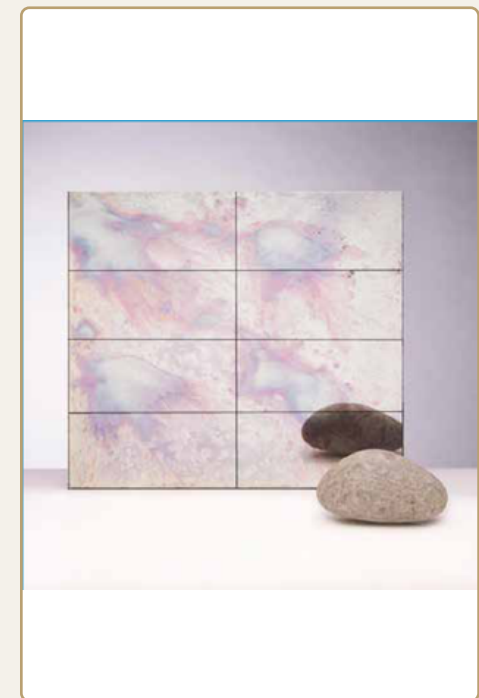

SAMPLES

Sample appearance can vary depending on the cut position