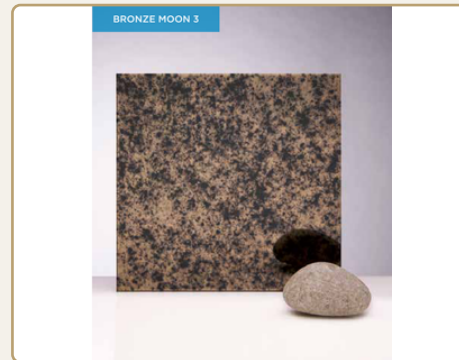

BRONZE MOON 3

Galaxy max: width up to 3100mm | height up to 1200mm