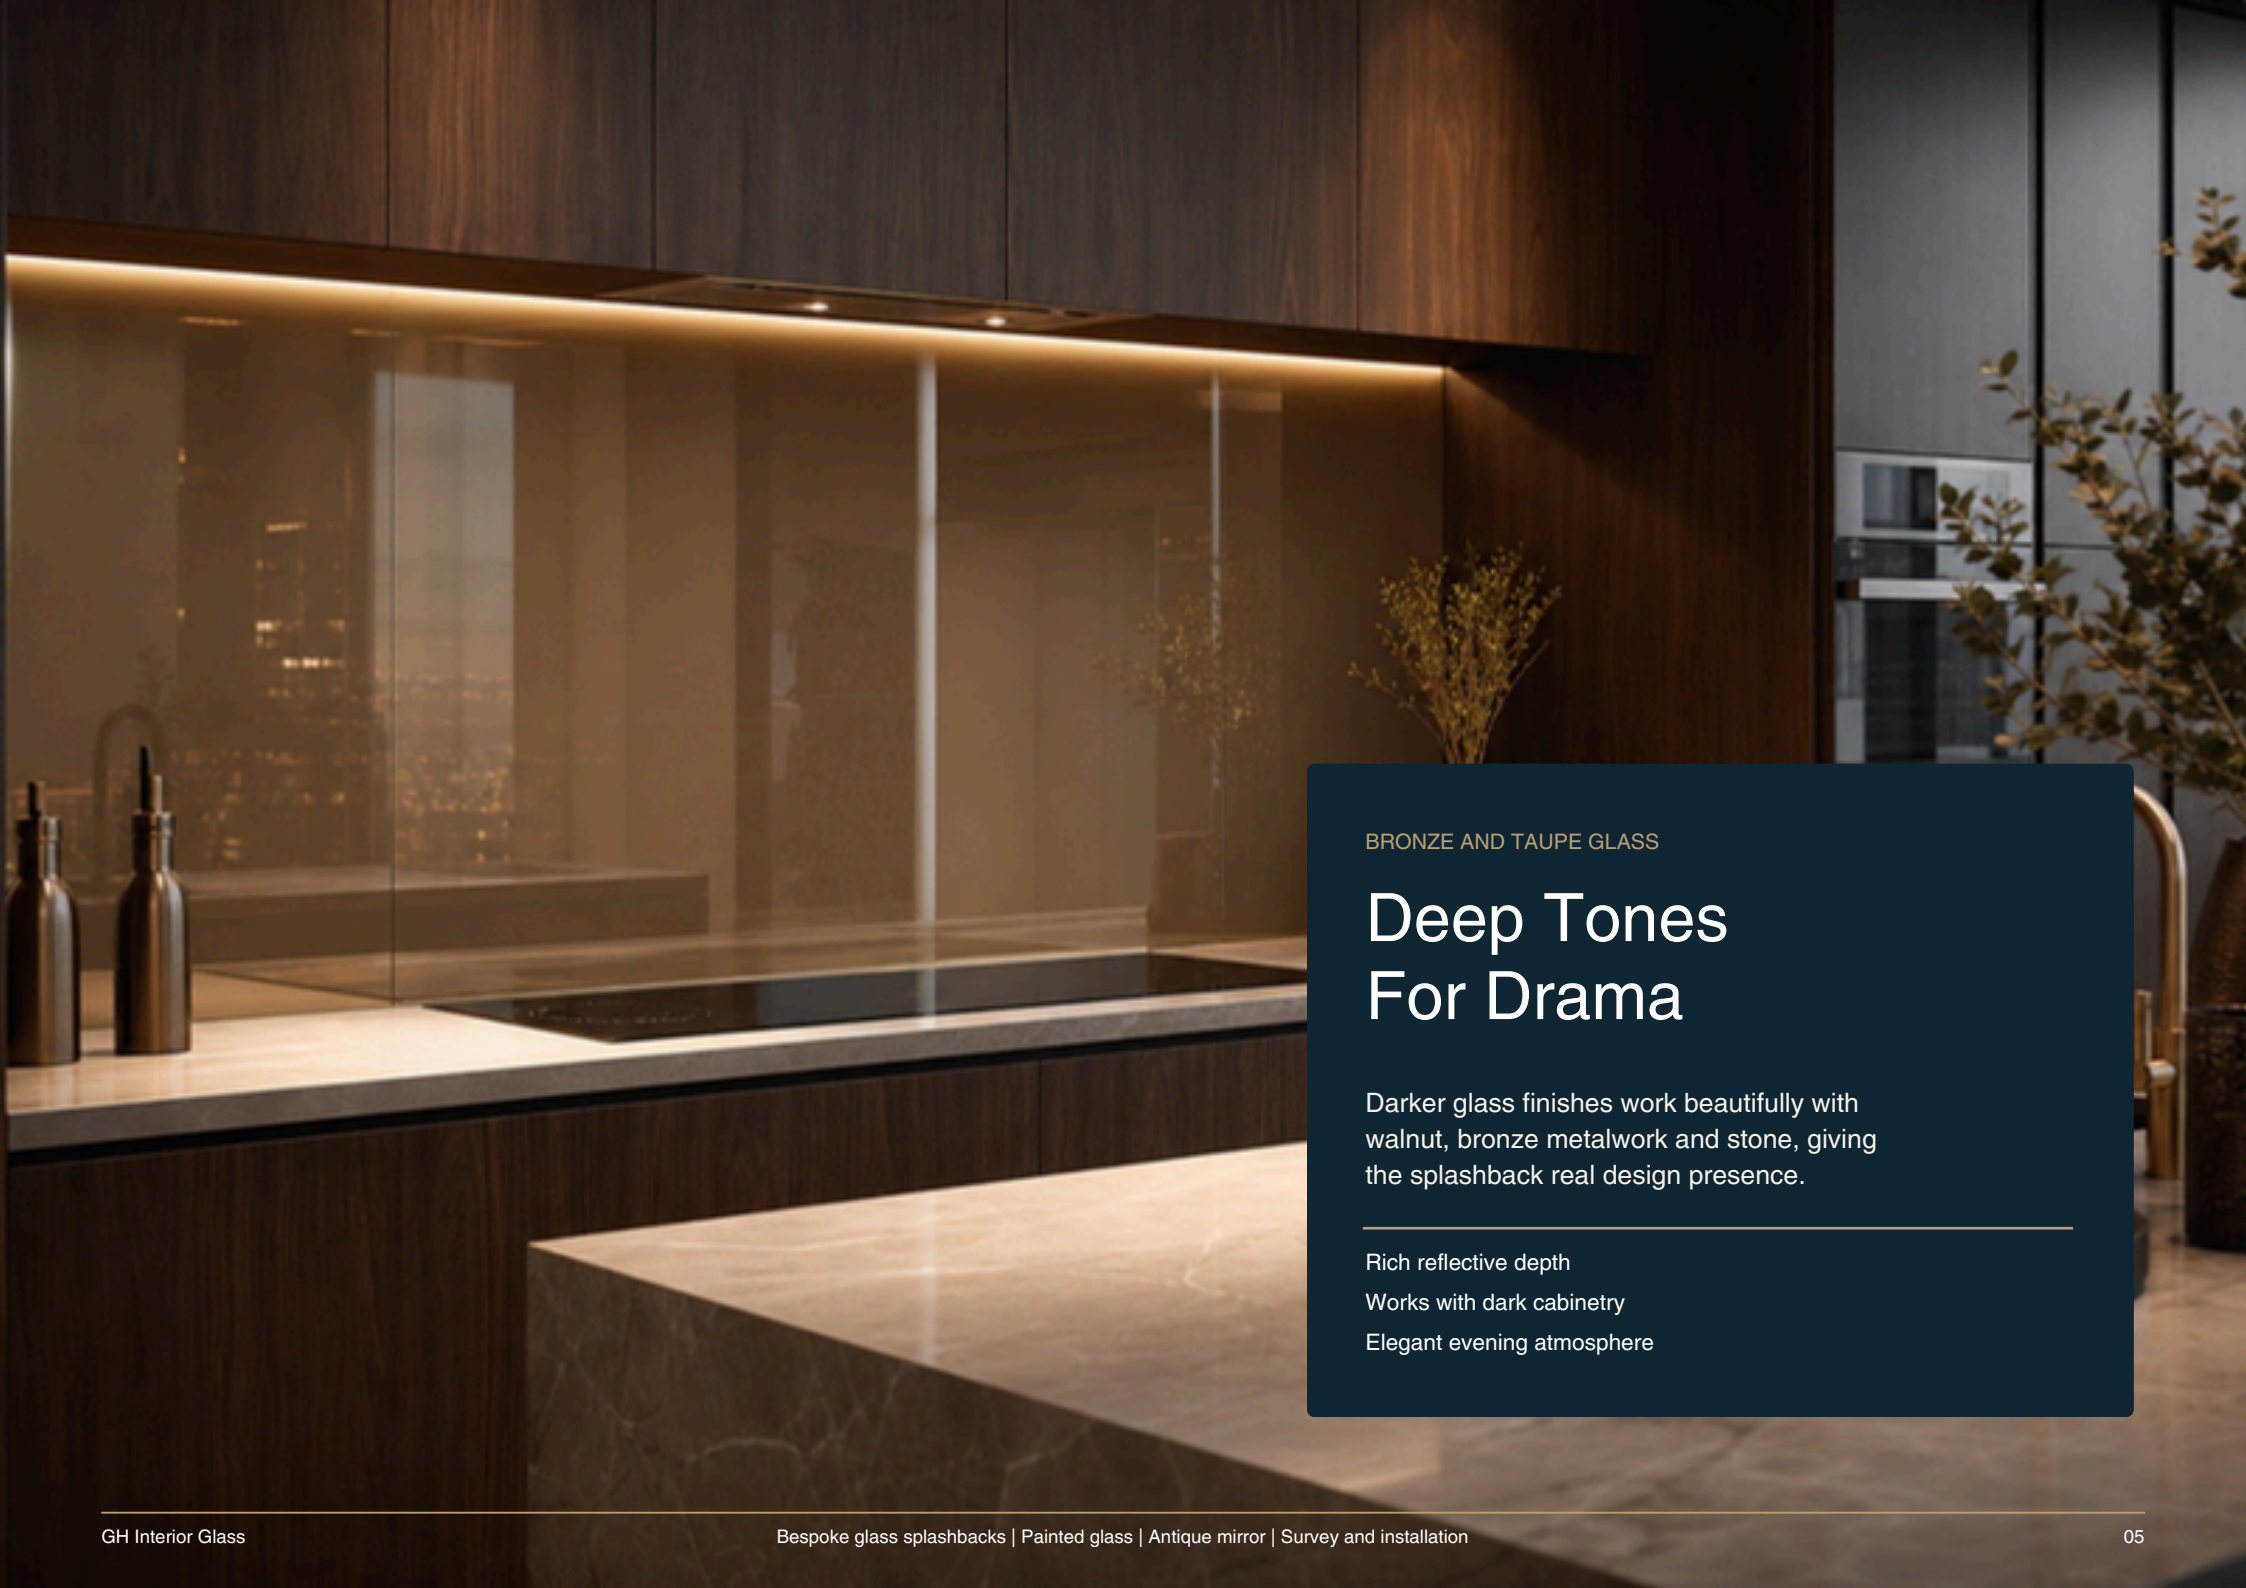

## Pearl White & Soft Neutrals

Pearl, chalk and warm white splashbacks are ideal where the brief is understated, reflective and quietly luxurious.

---

Subtle reflection

Cleanable glass surface

Ideal behind hobs and sinks