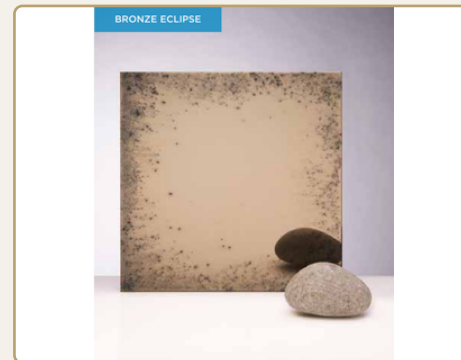

BRONZE ECLIPSE

Galaxy max: width up to 3100mm | height up to 1200mm