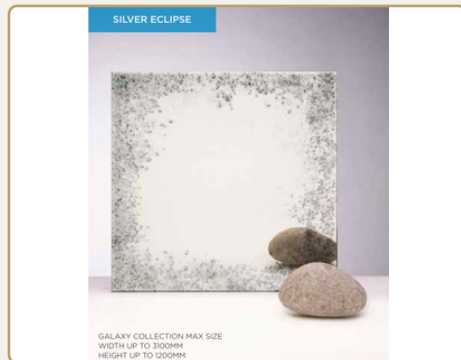

SILVER ECLIPSE

Galaxy max: width up to 3100mm | height up to 1200mm