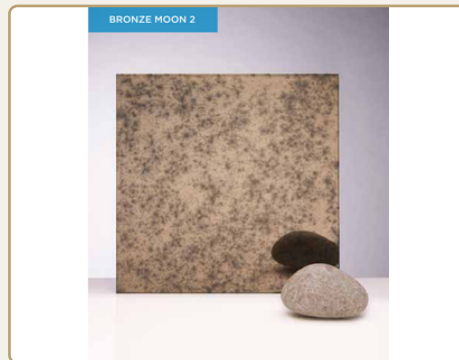

BRONZE MOON 2

Galaxy max: width up to 3100mm | height up to 1200mm