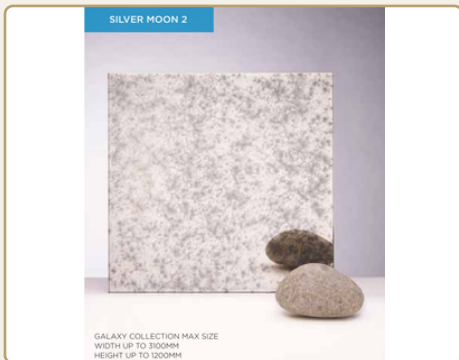

SILVER MOON 2

Galaxy max: width up to 3100mm | height up to 1200mm