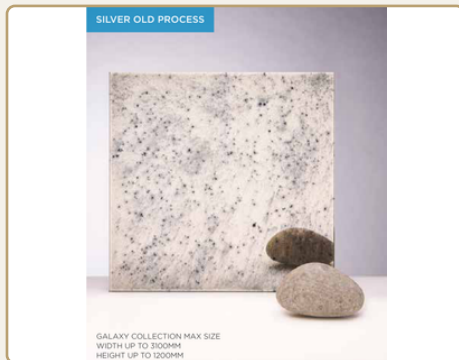

SILVER OLD PROCESS

Galaxy max: width up to 3100mm | height up to 1200mm