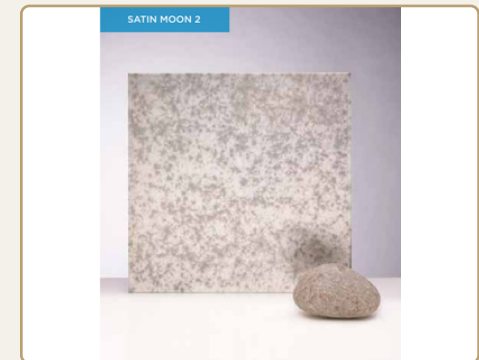

SATIN MOON 2

Galaxy max: width up to 3100mm | height up to 1200mm