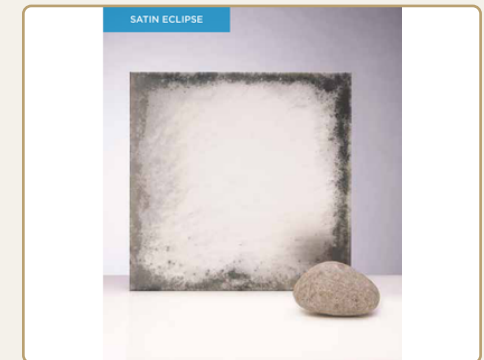

SATIN ECLIPSE

Galaxy max: width up to 3100mm | height up to 1200mm